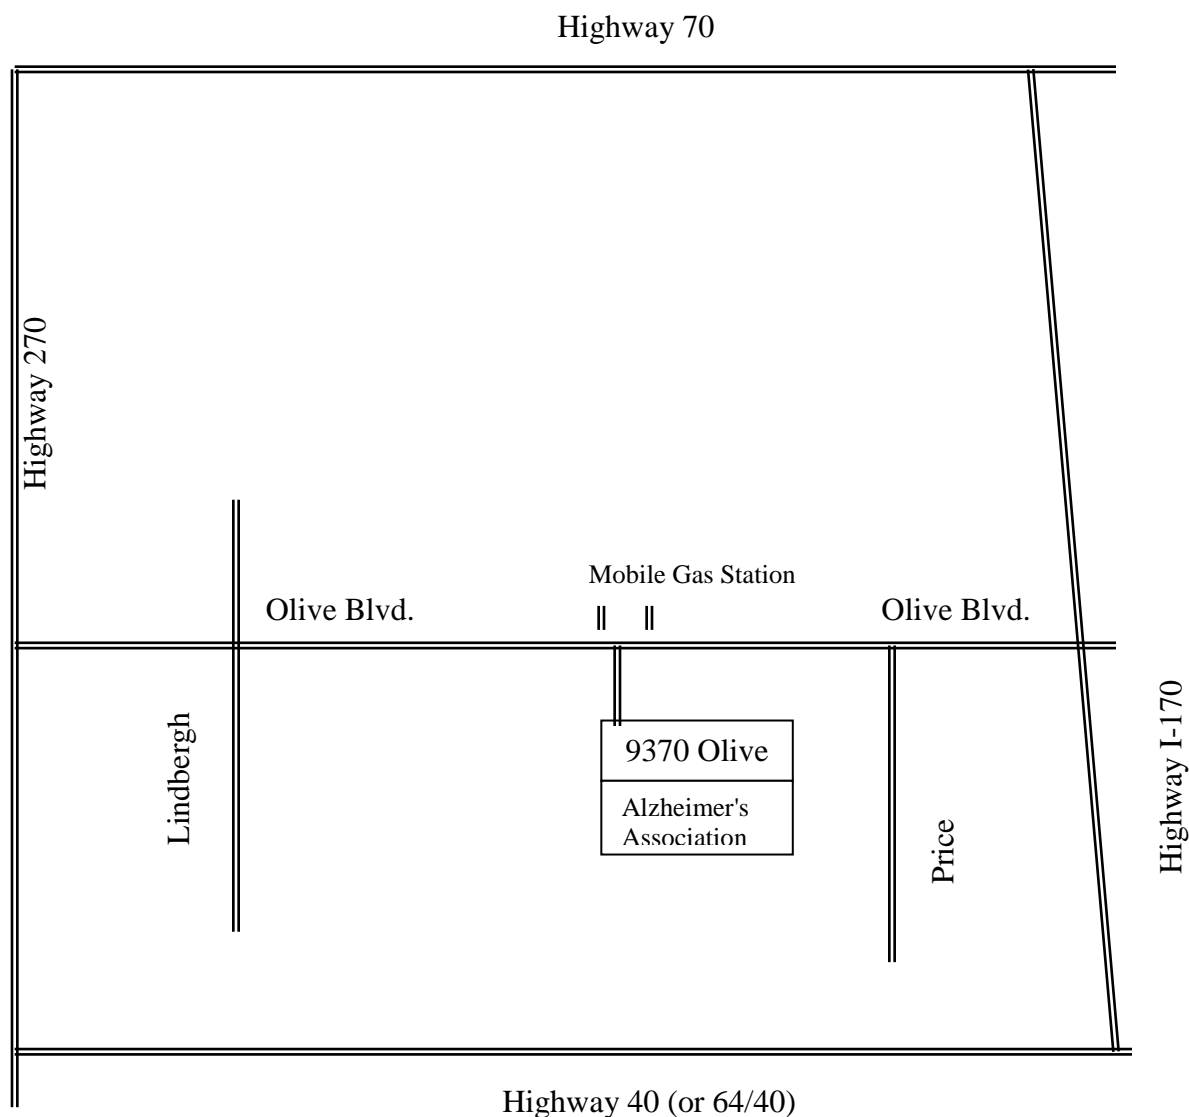

Directions to the Alzheimer's Association – 9370 Olive Blvd., St. Louis, 63132

(Map not to scale)

Directions to 9370 Olive Blvd.

- From I-40 take exit I-170 North OR from I-70 take exit I-170 South
 - Exit Olive West and go West ½ mile
- From I-270 exit at Olive & go East 4.3 miles
- 9370 Olive is a 1-story red brick building on the South side of Olive, across from a Mobil gas station, “Alzheimer’s Association” in large white letters on front of bldg.
- Park in front or on the side of the building